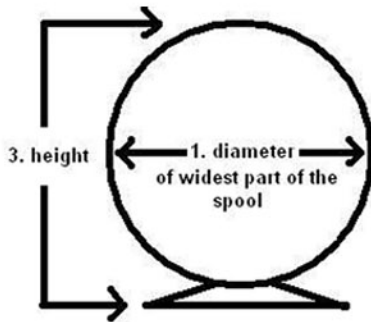

Vom Hofe Reel Measurements

Please give me accurate measurements of the reel's: Diameter
Width
Height

of whatever sticks out most on backplate across spool to tip of handle

Hardy Reel Measurements

I need these 5 accurate measurements

of whatever sticks out most on backplate across spool to tip of handle